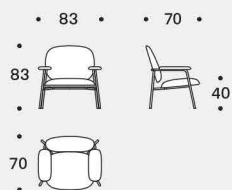

Poltrona / Armchair