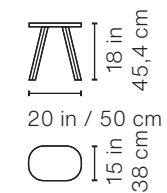

### 160 Bench

**Product weight**  
49 lb | 22,2 kg

**Packaging dimensions:**  
70.8x19x6 in  
180x48,3x15,2 cm

**Weight**  
57.3 lb | 27 kg

### 120 Bench

**Product weight**  
37.5 lb | 17 kg

**Packaging dimensions:**  
52x19x6 in  
132x48,3x15,2 cm

**Weight**  
42 lb | 19 kg

### 50 Stool

**Product weight**  
17.6 lb | 8 kg

**Packaging dimensions:**  
24x19x6 in  
61x48,3x15,2 cm

**Weight**  
20 lb | 9,1 kg