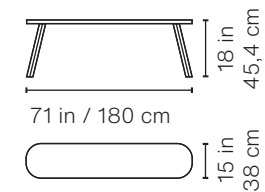

### Packaging

Dimensions:  
76x47x21 in | 193x199x53,3 cm

### 285 Bench

**Product weight**  
88.2 lb | 40 kg

**Packaging Dimensions:**  
116.1x19x6 in  
295x48,3x15,2 cm

**Weight**  
95 lb | 43 kg

### 220 Bench

**Product weight**  
70 lb | 31,4 kg

**Packaging Dimensions:**  
90.9x19x6 in  
231x48,3x15,2 cm

**Weight**  
72 lb | 32 kg

### 180 Bench

**Product weight**  
55 lb | 25 kg

**Packaging dimensions:**  
74.8x19x6 in  
190x48,3x15,2 cm

**Weight**  
60 lb | 27,2 kg