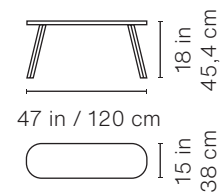

120 Bench

Product weight
37.5 lb | 17 kg

Packaging dimensions:
52x19x6 in
132x48,3x15,2 cm

Weight
42 lb | 19 kg