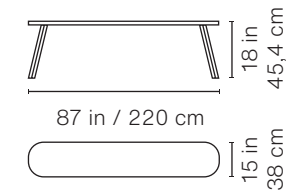

220 Bench

Product weight
70 lb | 31,4 kg

Packaging Dimensions:
90.9x19x6 in
231x48,3x15,2 cm

Weight
72 lb | 32 kg