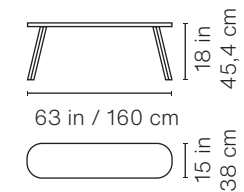

### Packaging

Dimensions:  
76x47x21 in | 193x199x53,3 cm

### 285 Bench

**Product weight**  
88.2 lb | 40 kg

**Packaging Dimensions:**  
116.1x19x6 in  
295x48,3x15,2 cm

**Weight**  
95 lb | 43 kg

### 180 Bench

**Product weight**  
55 lb | 25 kg

**Packaging dimensions:**  
74.8x19x6 in  
190x48,3x15,2 cm

**Weight**  
60 lb | 27,2 kg

### 160 Bench

**Product weight**  
49 lb | 22,2 kg

**Packaging dimensions:**  
70.8x19x6 in  
180x48,3x15,2 cm

**Weight**  
57.3 lb | 27 kg