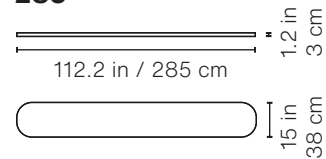

Materials

Indoor upholstery: Uniform Melange from Kvadrat (68% wool, 22% polyamide, 10% polyester).

Outdoor upholstery: Natté from Sunbrella (100% acrylic).

285