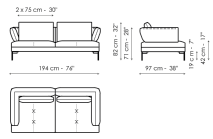

# Data sheet

Sofa 224

Width: 224cm

Depth: 97cm

Height: 82cm

Sofa 194

Width: 194cm

Depth: 97cm

Height: 82cm

Corner sofa 224

Width: 224cm

Depth: 97cm

Height: 82cm

Corner sofa 194

Width: 194cm

Depth: 97cm

Height: 82cm

Center section sofa 150

Width: 150cm

Depth: 97cm

Height: 82cm

Center section sofa 95

Width: 95cm

Depth: 97cm

Height: 82cm

Pouf 150 x 95  
Width: 150cm  
Depth: 95cm  
Height: 42cm

Pouf 95 x 95  
Width: 95cm  
Depth: 95cm  
Height: 42cm

Cushion  
Width: 45cm  
Depth: 45cm  
Height: -cm

Coffe table 148 x 33  
Width: 148cm  
Depth: 33cm  
Height: 45cm