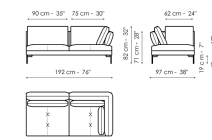

Height: 82cm

End section sofa 152

Width: 152cm

Depth: 97cm

Height: 82cm

End section sofa 97

Width: 97cm

Depth: 97cm

Height: 82cm

End section corner sofa 222

Width: 222cm

Depth: 97cm

Height: 82cm

End section corner sofa 192

Width: 192cm

Depth: 97cm

Height: 82cm

End section corner sofa 152

Width: 152cm

Depth: 97cm

Height: 82cm

End section corner sofa 97

Width: 97cm

Depth: 97cm

Height: 82cm

Center section sofa 150

Width: 150cm

Depth: 97cm

Height: 82cm

Center section sofa 95

Width: 95cm

Depth: 97cm