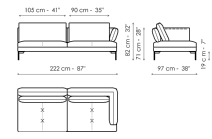

# Data sheet

Sofa 224

Width: 224cm

Depth: 97cm

Height: 82cm

Sofa 194

Width: 194cm

Depth: 97cm

Height: 82cm

Corner sofa 224

Width: 224cm

Depth: 97cm

Height: 82cm

Corner sofa 194

Width: 194cm

Depth: 97cm

Height: 82cm

End section sofa 222

Width: 222cm

Depth: 97cm

Height: 82cm

End section sofa 192

Width: 192cm

Depth: 97cm

Height: 82cm

End section sofa 152

Width: 152cm

Depth: 97cm

Height: 82cm

End section sofa 97

Width: 97cm

Depth: 97cm