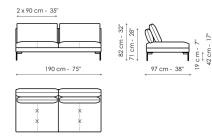

Height: 82cm

End section corner sofa 152

Width: 152cm

Depth: 97cm

Height: 82cm

End section corner sofa 97

Width: 97cm

Depth: 97cm

Height: 82cm

Center section sofa 220

Width: 220cm

Depth: 97cm

Height: 82cm

Center section sofa 190

Width: 190cm

Depth: 97cm

Height: 82cm

Center section sofa 150

Width: 150cm

Depth: 97cm

Height: 82cm

Center section sofa 95

Width: 95cm

Depth: 97cm

Height: 82cm

Penisola 190

Width: 190cm

Depth: 97cm

Height: 82cm

Penisola 150

Width: 150cm

Depth: 97cm