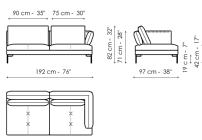

Height: 82cm

Corner sofa 224

Width: 224cm

Depth: 97cm

Height: 82cm

Corner sofa 194

Width: 194cm

Depth: 97cm

Height: 82cm

End section sofa 222

Width: 222cm

Depth: 97cm

Height: 82cm

End section sofa 192

Width: 192cm

Depth: 97cm

Height: 82cm

End section sofa 152

Width: 152cm

Depth: 97cm

Height: 82cm

End section sofa 97

Width: 97cm

Depth: 97cm

Height: 82cm

Pouf 150 x 95  
Width: 150cm  
Depth: 95cm  
Height: 42cm

Pouf 95 x 95  
Width: 95cm  
Depth: 95cm  
Height: 42cm

Cushion  
Width: 45cm  
Depth: 45cm  
Height: -cm

Coffe table 148 x 33  
Width: 148cm  
Depth: 33cm  
Height: 45cm