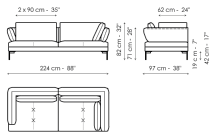

# Data sheet

Sofa 224

Width: 224cm

Depth: 97cm

Height: 82cm

Sofa 194

Width: 194cm

Depth: 97cm

Height: 82cm

Corner sofa 224

Width: 224cm

Depth: 97cm

Height: 82cm

Corner sofa 194

Width: 194cm

Depth: 97cm

Height: 82cm

Center section sofa 150

Width: 150cm

Depth: 97cm

Height: 82cm

Center section sofa 95

Width: 95cm

Depth: 97cm

Height: 82cm

Pouf 150 x 95  
Width: 150cm  
Depth: 95cm  
Height: 42cm

Pouf 95 x 95  
Width: 95cm  
Depth: 95cm  
Height: 42cm

Cushion  
Width: 45cm  
Depth: 45cm  
Height: -cm

Coffe table 148 x 33  
Width: 148cm  
Depth: 33cm  
Height: 45cm