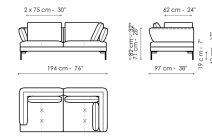

# Data sheet

Sofa 224

Width: 224cm

Depth: 97cm

Height: 82cm

Sofa 194

Width: 194cm

Depth: 97cm

Height: 82cm

Corner sofa 224

Width: 224cm

Depth: 97cm

Height: 82cm

Corner sofa 194

Width: 194cm

Depth: 97cm

Height: 82cm

End section sofa 222

Width: 222cm

Depth: 97cm

Height: 82cm

End section sofa 192

Width: 192cm

Depth: 97cm

Height: 82cm

Pouf 150 x 95  
Width: 150cm  
Depth: 95cm  
Height: 42cm

Pouf 95 x 95  
Width: 95cm  
Depth: 95cm  
Height: 42cm

Cushion  
Width: 45cm  
Depth: 45cm  
Height: -cm

Coffe table 148 x 33  
Width: 148cm  
Depth: 33cm  
Height: 45cm