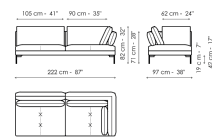

Height: 82cm

End section sofa 222

Width: 222cm

Depth: 97cm

Height: 82cm

End section sofa 192

Width: 192cm

Depth: 97cm

Height: 82cm

End section sofa 152

Width: 152cm

Depth: 97cm

Height: 82cm

End section sofa 97

Width: 97cm

Depth: 97cm

Height: 82cm

End section corner sofa 222

Width: 222cm

Depth: 97cm

Height: 82cm

End section corner sofa 192

Width: 192cm

Depth: 97cm

Height: 82cm

Pouf 150 x 95  
Width: 150cm  
Depth: 95cm  
Height: 42cm

Pouf 95 x 95  
Width: 95cm  
Depth: 95cm  
Height: 42cm

Cushion  
Width: 45cm  
Depth: 45cm  
Height: -cm

Coffe table 148 x 33  
Width: 148cm  
Depth: 33cm  
Height: 45cm