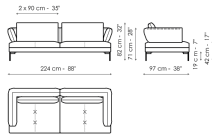

# Data sheet

Sofa 224

Width: 224cm

Depth: 97cm

Height: 82cm

Sofa 194

Width: 194cm

Depth: 97cm

Height: 82cm

Center section sofa 220

Width: 220cm

Depth: 97cm

Height: 82cm

Center section sofa 190

Width: 190cm

Depth: 97cm

Height: 82cm

Center section sofa 150

Width: 150cm

Depth: 97cm

Height: 82cm

Center section sofa 95

Width: 95cm

Depth: 97cm

Height: 82cm

Pouf 150 x 95  
Width: 150cm  
Depth: 95cm  
Height: 42cm

Pouf 95 x 95  
Width: 95cm  
Depth: 95cm  
Height: 42cm

Cushion  
Width: 45cm  
Depth: 45cm  
Height: -cm

Coffe table 148 x 33  
Width: 148cm  
Depth: 33cm  
Height: 45cm