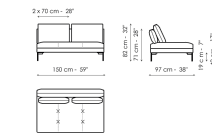

Height: 82cm

End section corner sofa 152

Width: 152cm

Depth: 97cm

Height: 82cm

End section corner sofa 97

Width: 97cm

Depth: 97cm

Height: 82cm

Center section sofa 220

Width: 220cm

Depth: 97cm

Height: 82cm

Center section sofa 190

Width: 190cm

Depth: 97cm

Height: 82cm

Center section sofa 150

Width: 150cm

Depth: 97cm

Height: 82cm

Center section sofa 95

Width: 95cm

Depth: 97cm

Height: 82cm

Penisola 190

Width: 190cm

Depth: 97cm

Height: 82cm

Penisola 150

Width: 150cm

Depth: 97cm