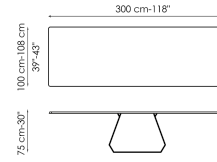

Data sheet

Width: 200cm
Depth: 100cm
Height: 75cm

Width: 220cm
Depth: 100cm
Height: 75cm

Width: 250cm
Depth: 100cm
Height: 75cm

Width: 300cm
Depth: 100-108cm
Height: 75cm

Width: 300cm
Depth: 120cm
Height: 75cm

Width: 200cm
Depth: 100cm
Height: 76,50cm

Width: 220cm
Depth: 100cm
Height: 76,50cm

Width: 250cm
Depth: 110cm
Height: 76,50cm

Width: 300cm
Depth: 120cm
Height: 76,50cm

Rectangular top

Wood

Lacquered wood
Mat white