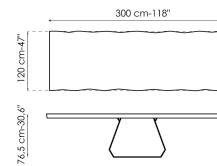

Data sheet

Width: 200cm
Depth: 100cm
Height: 75cm

Width: 220cm
Depth: 100cm
Height: 75cm

Width: 250cm
Depth: 100cm
Height: 75cm

Width: 300cm
Depth: 100-108cm
Height: 75cm

Width: 300cm
Depth: 120cm
Height: 75cm

Width: 200cm
Depth: 100cm
Height: 76,50cm

Width: 220cm
Depth: 100cm
Height: 76,50cm

Width: 250cm
Depth: 110cm
Height: 76,50cm

Width: 300cm
Depth: 120cm
Height: 76,50cm

Rectangular top

Wood

Lacquered wood
Mat white