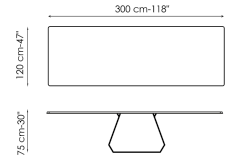

Data sheet

Width: 200cm
Depth: 100cm
Height: 75cm

Width: 220cm
Depth: 100cm
Height: 75cm

Width: 250cm
Depth: 100cm
Height: 75cm

Width: 300cm
Depth: 100-108cm
Height: 75cm

Width: 300cm
Depth: 120cm
Height: 75cm

Width: 200cm
Depth: 100cm
Height: 76,50cm

Width: 220cm
Depth: 100cm
Height: 76,50cm

Width: 250cm
Depth: 110cm
Height: 76,50cm

Width: 300cm
Depth: 120cm
Height: 76,50cm

Rectangular top

Wood

Lacquered wood
Mat white