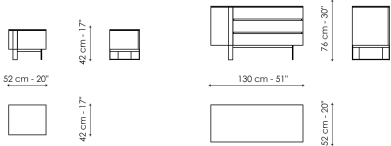

Data sheet

Bedside table with one drawer Drawer chest

Width: 52cm

Width: 130cm

Depth: 42cm

Depth: 52cm

Height: 42cm

Height: 76cm