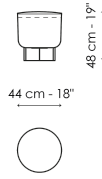

Data sheet

Belt

Width: 44cm

Depth: 44cm

Height: 48cm

Cross

Width: 44cm

Depth: 44cm

Height: 48cm

Cover

Leather

Leather Ponza

A01

Leather Ponza

A02

Leather Ponza