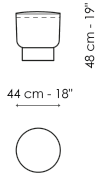

Data sheet

Belt

Width: 44cm

Depth: 44cm

Height: 48cm

Cross

Width: 44cm

Depth: 44cm