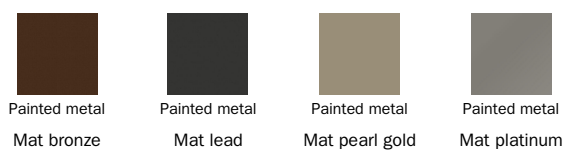

Base - Belt

Metal

Plus Metal