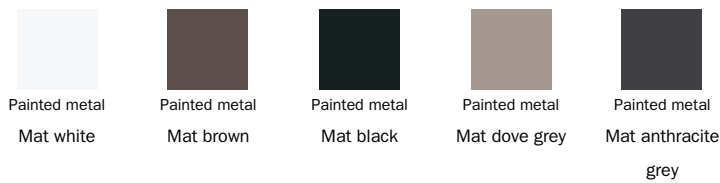

Base - Belt

Metal