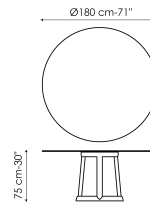

Data sheet

Width: 120cm
Depth: 120cm
Height: 75cm

Width: 140cm
Depth: 140cm
Height: 75cm

Width: 160cm
Depth: 160cm
Height: 75cm

Width: 180cm
Depth: 180cm
Height: 75cm

Width: 215cm
Depth: 115cm
Height: 75cm

Width: 240cm
Depth: 120cm
Height: 75cm

Round top

Ceramic

Silk finish ceramic
Calacatta macchia
vecchia

Glossy ceramic
Calacatta

Glossy ceramic
Gold Onice

Mat ceramic
Ardesia grey

Mat ceramic
Laurent