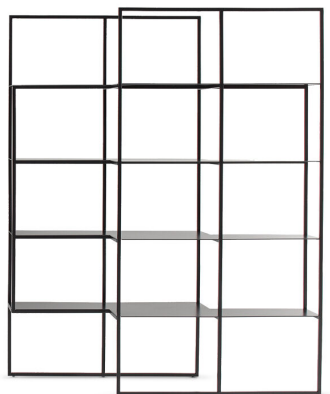

BONALDO

Optic

Designer: Marco Zito

Like in a dance, the Optic's two supporting frames perfectly slide to create a light system of staggered shelves: the shelves are wider in the middle to accommodate large objects, while the side shelves are lighter and cantilevered. The shifted frames give the bookcase a striking 3D effect and

permit different configurations in the space: side by side on the wall, overlapping or in the centre of the room joined with an "L" arrangement as a partition within the room.

Data sheet

Width: 136cm
Depth: 42cm
Height: 170cm

Frame and shelves

Plus Metal

Painted metal
Mat bronze

Painted metal
Mat lead

Painted metal
Mat pearl gold

Painted metal
Mat platinum

Metal

Painted metal
Mat white

Painted metal
Mat black

Painted metal
Mat brown

Painted metal
Mat dove grey

Painted metal
Mat anthracite
grey

The samples above represent the complete range of materials and finishes available for this product (regardless of the top shape or size, in the case of tables). Fabrics, eco-leather, leather and emery leather shown in this website are a selection. Colors and finishes are approximate and may slightly differ from actual ones. Please visit Bonaldo dealers to see the complete sample collection and get further details about our products.