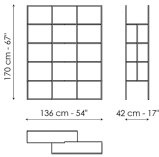

BONALDO

Optic

Designer: Marco Zito

Like in a dance, the Optic's two supporting frames perfectly slide to create a light system of staggered shelves: the shelves are wider in the middle to accommodate large objects, while the side shelves are lighter and cantilevered. The shifted frames give the bookcase a striking 3D effect and

permit different configurations in the space: side by side on the wall, overlapping or in the centre of the room joined with an "L" arrangement as a partition within the room.

Data sheet

Width: 136cm
Depth: 42cm
Height: 170cm