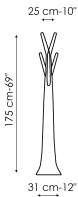

# Data sheet

Tree

Width: 31cm

Depth: 31cm

Height: 175cm

Tree light

Width: 31cm

Depth: 31cm

Height: 175cm