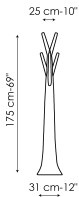

# Data sheet

Tree

Width: 31cm

Depth: 31cm

Height: 175cm

Tree light

Width: 31cm

Depth: 31cm

Height: 175cm