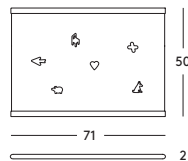

Memo — design Enzo Mari, 2003
 Technical Sheet

Notice board

Material: metal sheet painted in epoxy resin. Frame in standard injection-moulded ABS medium grey. Supplied with 6 shapes in ABS, including hidden magnets (red heart, green arrow, violet dog, pink piglet, blue chair, yellow "X").

Magis logo is stamped on each product of our collection vouching for their originality.

Finish
 Metal sheet colour: White 5110

magisdesign.com

The information included in this product sheet are based on the last data in our current pricelist. Magis reserves the right to modify the products without notice.