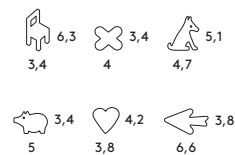

Finish
Metal sheet colour: White 5110

magisdesign.com

The information included in this product sheet are based on the last data in our current pricelist. Magis reserves the right to modify the products without notice.