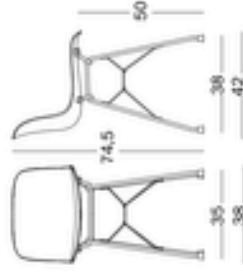

## dimensions

## colours

.....  
Example of composition  
Polypropylene  
Frame: Copper  
Seat: White 1735 C

.....  
Example of composition  
Polypropylene  
Frame: Gold  
Seat: Black 1763 C

.....  
Example of composition  
Frame: White 5110  
Seat: Natural Beech

.....  
Example of composition  
Polypropylene  
Frame: Black 5140  
Seat: Black 1763 C