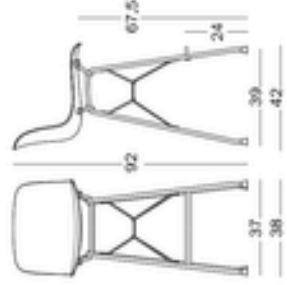

## dimensions

## colours

.....  
Example of composition  
Polypropylene  
Frame: Copper  
Seat: White 1735 C

.....  
Example of composition  
Polypropylene  
Frame: Gold  
Seat: Black 1763 C

.....  
Example of composition  
Frame: White 5110  
Seat: Natural Beech

.....  
Example of composition  
Polypropylene  
Frame: Black 5140  
Seat: Black 1763 C