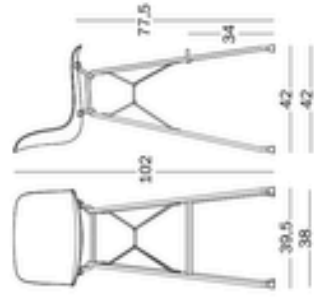

## dimensions

## colours

.....  
Example of composition  
Polypropylene  
Frame: Copper  
Seat: White 1735 C

.....  
Example of composition  
Polypropylene  
Frame: Gold  
Seat: Black 1763 C

.....  
Example of composition  
Frame: White 5110  
Seat: Natural Beech

.....  
Example of composition  
Polypropylene  
Frame: Black 5140  
Seat: Black 1763 C