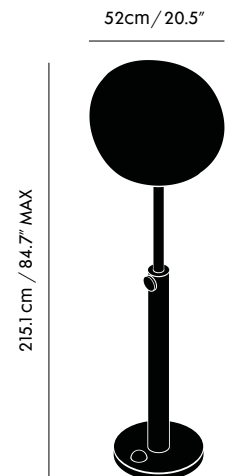

Cleaning Instructions: Clean with a soft dry cloth only. Do not use polishing agents, water or abrasive materials when cleaning. Always switch off the electricity supply before cleaning.