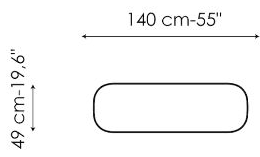

# Data sheet

Width: 140cm  
Depth: 49cm  
Height: ± 73cm

Width: 160cm  
Depth: 49cm  
Height: ± 73cm

Width: 180cm  
Depth: 49cm  
Height: ± 73cm

Width: 200cm  
Depth: 49cm  
Height: ± 73cm