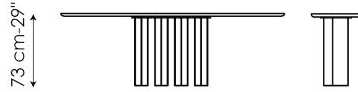

# Data sheet

Width: 140cm  
Depth: 49cm  
Height: ± 73cm

Width: 160cm  
Depth: 49cm  
Height: ± 73cm

Width: 180cm  
Depth: 49cm  
Height: ± 73cm

Width: 200cm  
Depth: 49cm  
Height: ± 73cm