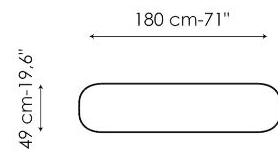

# Data sheet

Width: 140cm  
Depth: 49cm  
Height: ± 73cm

Width: 160cm  
Depth: 49cm  
Height: ± 73cm

Width: 180cm  
Depth: 49cm  
Height: ± 73cm

Width: 200cm  
Depth: 49cm  
Height: ± 73cm