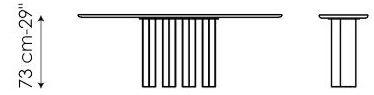

# Data sheet

Width: 140cm  
Depth: 49cm  
Height: ± 73cm

Width: 160cm  
Depth: 49cm  
Height: ± 73cm

Width: 180cm  
Depth: 49cm  
Height: ± 73cm

Width: 200cm  
Depth: 49cm  
Height: ± 73cm