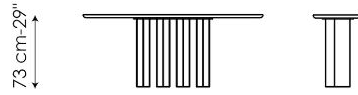

# Data sheet

Width: 140cm  
Depth: 49cm  
Height: ± 73cm

Width: 160cm  
Depth: 49cm  
Height: ± 73cm

Width: 180cm  
Depth: 49cm  
Height: ± 73cm

Width: 200cm  
Depth: 49cm  
Height: ± 73cm