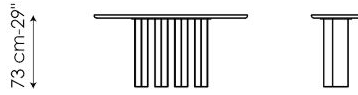

# Data sheet

Width: 140cm  
Depth: 49cm  
Height: ± 73cm

Width: 160cm  
Depth: 49cm  
Height: ± 73cm

Width: 180cm  
Depth: 49cm  
Height: ± 73cm

Width: 200cm  
Depth: 49cm  
Height: ± 73cm