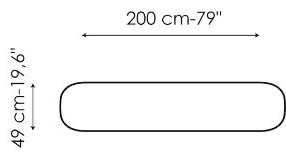

perception of the weight of the piece changes as you move around it.

# Data sheet

Width: 140cm  
Depth: 49cm  
Height: ± 73cm

Width: 160cm  
Depth: 49cm  
Height: ± 73cm

Width: 180cm  
Depth: 49cm  
Height: ± 73cm

Width: 200cm  
Depth: 49cm  
Height: ± 73cm