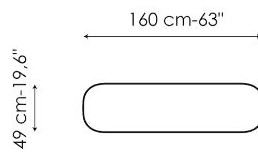

# Data sheet

Width: 140cm  
Depth: 49cm  
Height: ± 73cm

Width: 160cm  
Depth: 49cm  
Height: ± 73cm

Width: 180cm  
Depth: 49cm  
Height: ± 73cm

Width: 200cm  
Depth: 49cm  
Height: ± 73cm